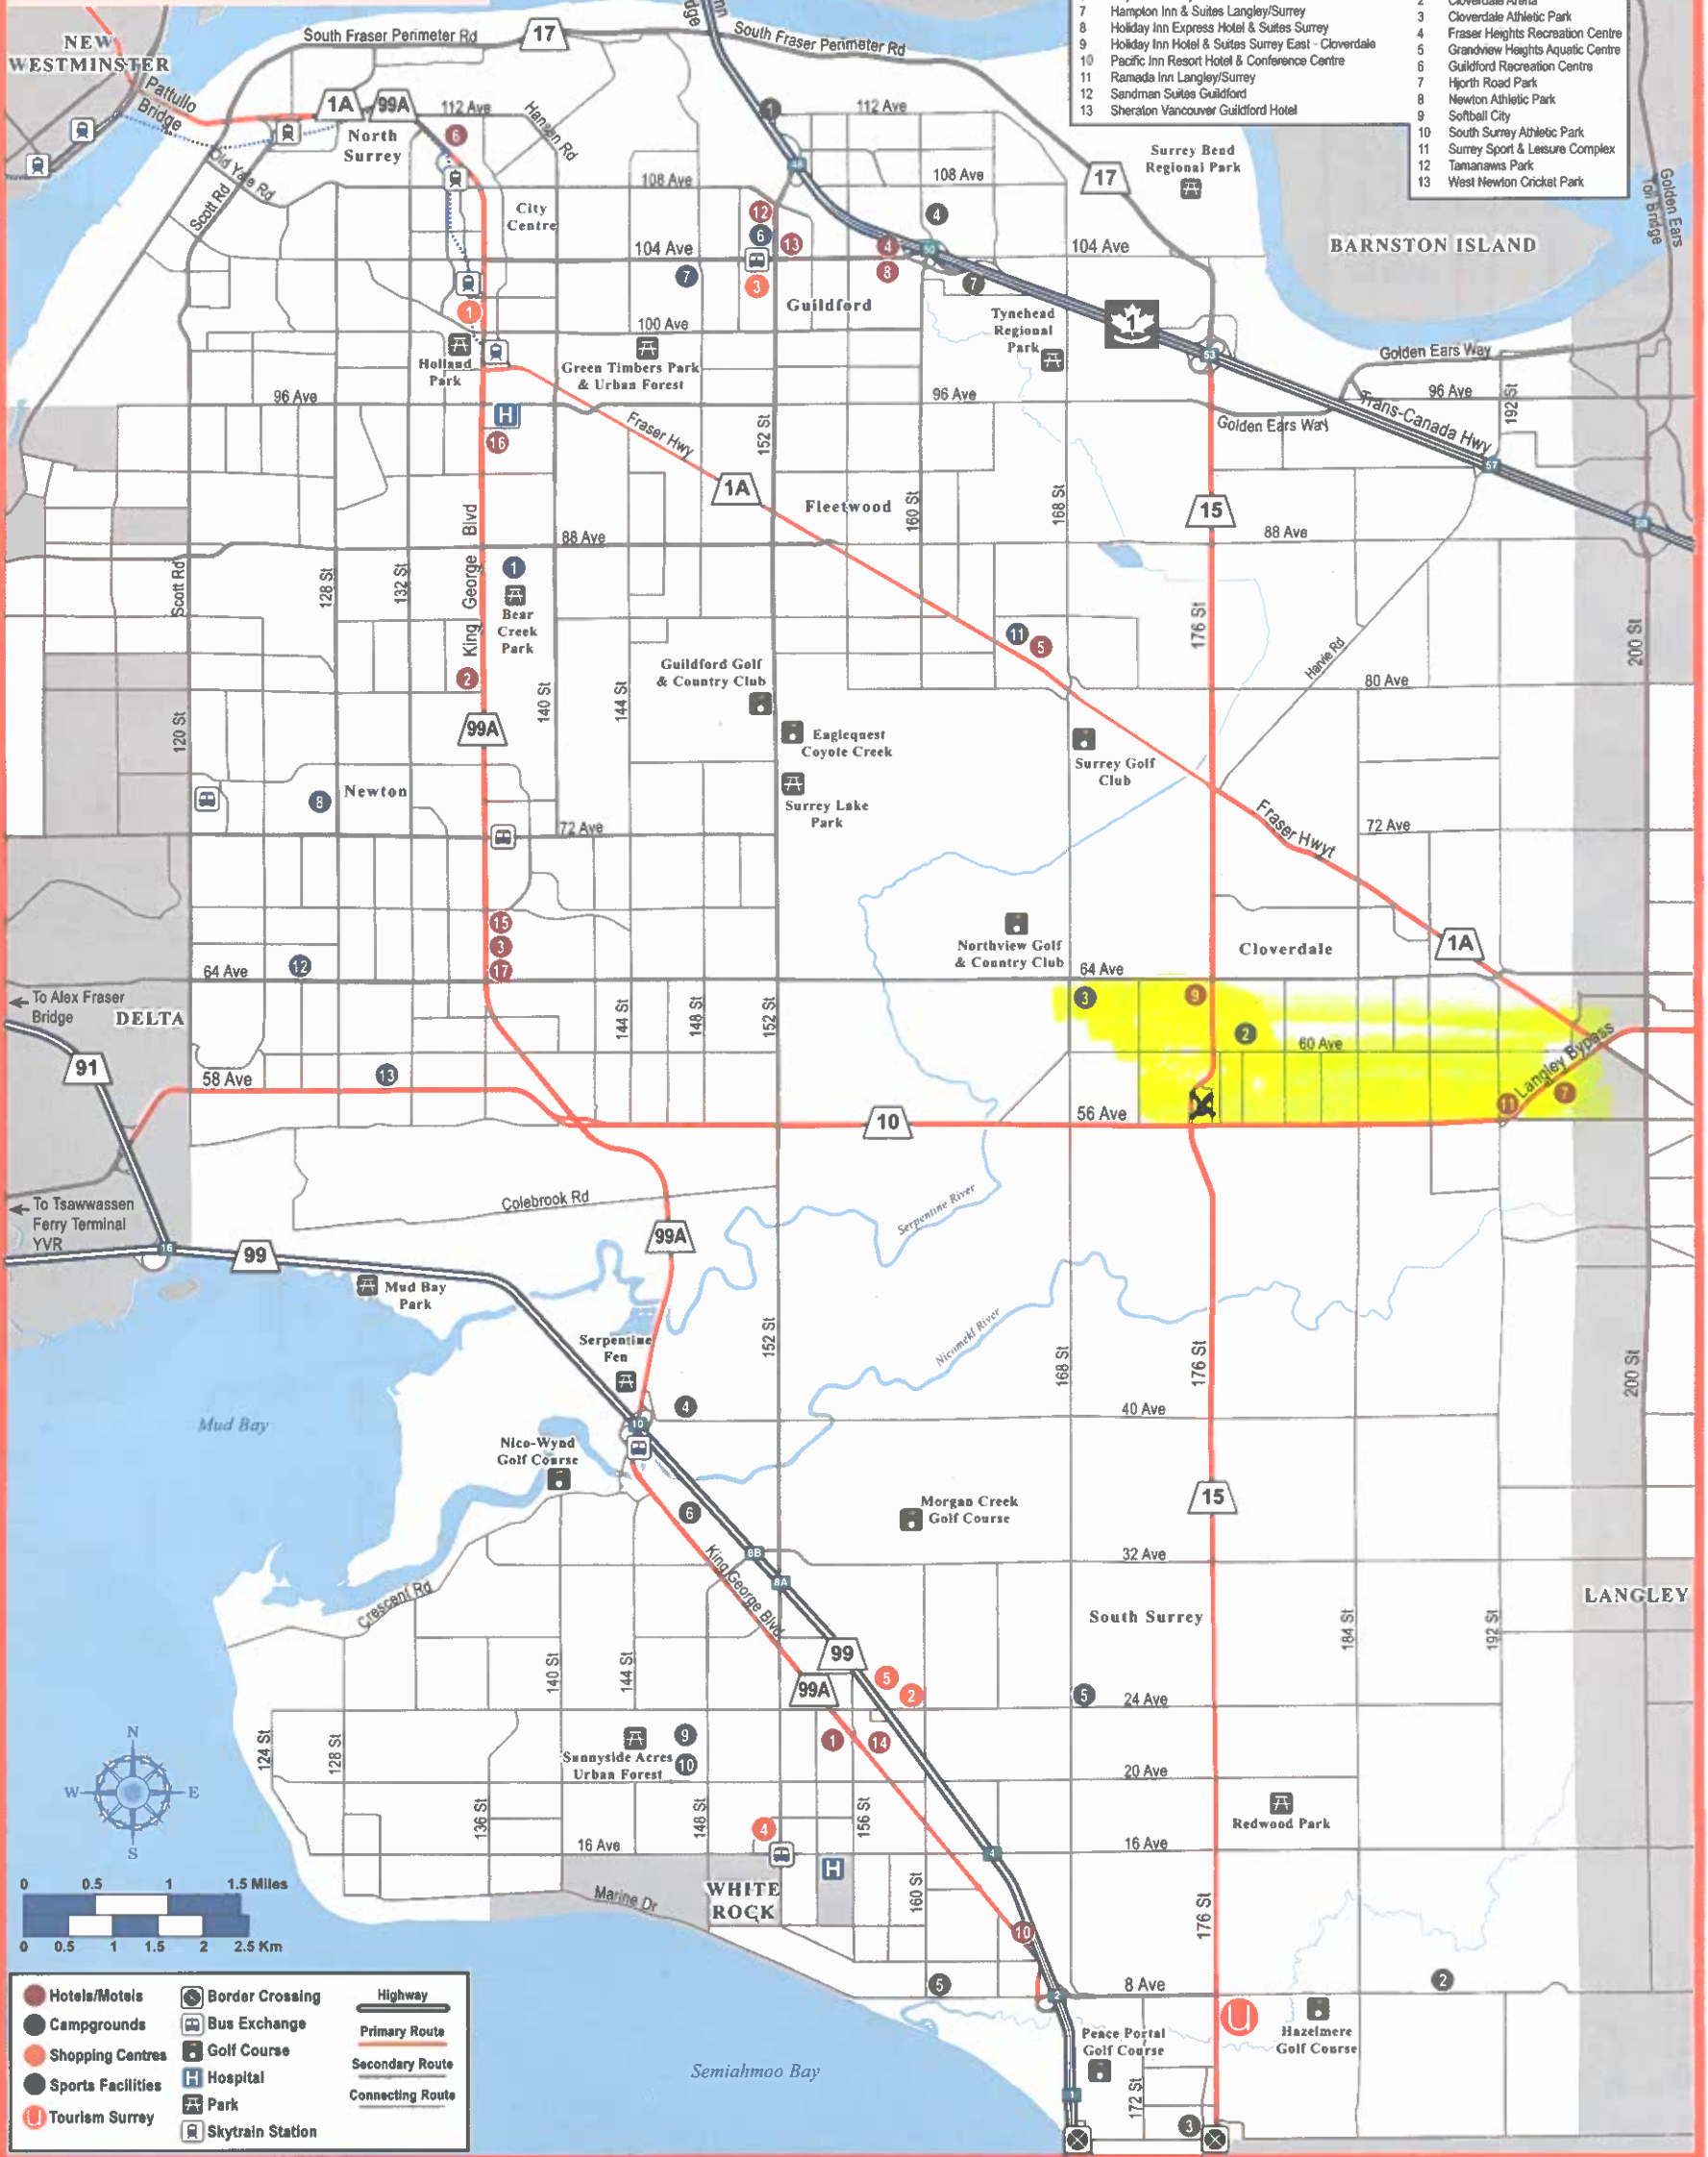

Legion Darts Information Sheet:

Accommodations:

Ramada Inn (5.0 km from the branch)

19225 56 Avenue, Surrey

604-567-8388

<http://www.ramadangleysurrey.com/>

\$124.00 plus taxes for a standard, 2 queen room

Hampton Inn (6.4 km from branch)

For more information, please contact Wayne Gosche, Committee Chairman at wow2eagles@yahoo.ca

or Bonnie MacMillan, Committee Co-Chair at dbmac3@shaw.ca

- | | |
|---|------------------------------------|
| # CAMPGROUND | # MOTEL |
| 1 Dogwood Campgrounds of BC Ltd. | 14 Breakaway Motel |
| 2 Hazelmere RV Park | 15 Econo Lodge |
| 3 Pacific Border RV Park | 16 Grouse Creek |
| 4 Peace Arch RV Park | 17 Linda Vista |
| 5 Seacrest Motel & RV Park | |
| 6 Timberland Motel & Campground | # SHOPPING CENTER |
| 7 Tyneshead RV Park | 1 Central City Shopping Centre |
| | 2 Grandview Corners |
| # HOTEL | 3 Guildford Town Centre |
| 1 Best Western Peace Arch Inn | 4 Semiahmoo Shopping Centre |
| 2 Best Western Plus King George Inn & Suites | 5 The Shops at Morgan Crossing |
| 3 Canadian Inn | |
| 4 Coast Surrey Guildford Hotel | # SPORTS FACILITY |
| 5 Comfort Inn & Suites | 1 Bear Creek Park |
| 6 Days Inn Surrey | 2 Cloverdale Arena |
| 7 Hampton Inn & Suites Langley/Surrey | 3 Cloverdale Athletic Park |
| 8 Holiday Inn Express Hotel & Suites Surrey | 4 Fraser Heights Recreation Centre |
| 9 Holiday Inn Hotel & Suites Surrey East - Cloverdale | 5 Grandview Heights Aquatic Centre |
| 10 Pacific Inn Resort Hotel & Conference Centre | 6 Guildford Recreation Centre |
| 11 Ramada Inn Langley/Surrey | 7 Horth Road Park |
| 12 Sandman Suites Guildford | 8 Newton Athletic Park |
| 13 Sheraton Vancouver Guildford Hotel | 9 Softball City |
| | 10 South Surrey Athletic Park |
| | 11 Surrey Sport & Leisure Complex |
| | 12 Tamanaws Park |
| | 13 West Newton Cricket Park |